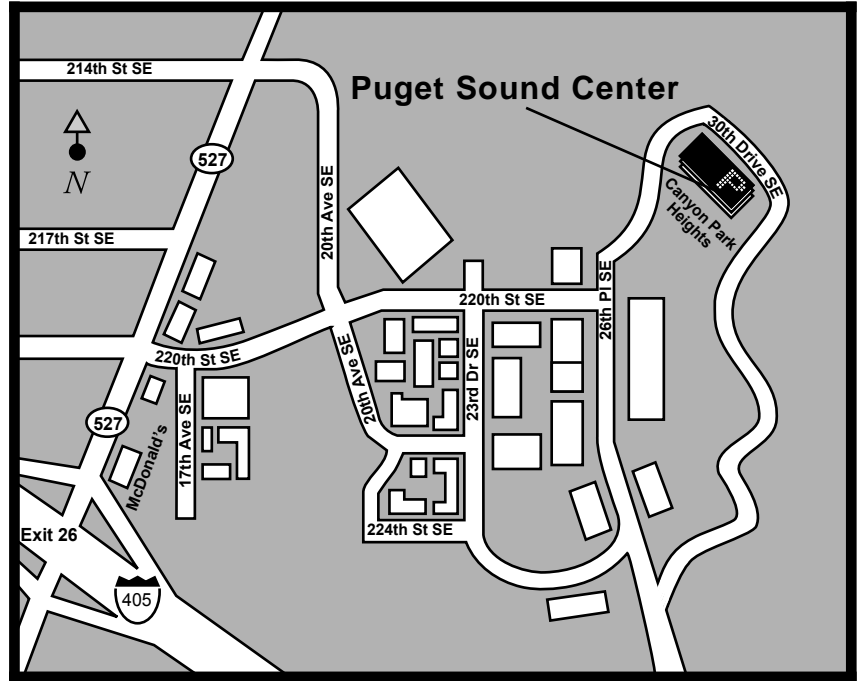

PUGETSOUNDCENTER

for teaching, learning and technology

Puget Sound Center

Canyon Park Heights
21540 - 30th Drive SE
Suite 310
Bothell, Washington 98021-7015

voice: 425.368.1020
fax: 425.368.1023
e-mail: info@pugetsoundcenter.org
web: www.pugetsoundcenter.org

Local Area Map

Puget Sound Area Map

Directions:

- Take 405 to Exit 26 (Bothell-Everett Highway 527).
- Turn north onto Highway 527.
- Continue to the entrance to Canyon Park Business Center.
- Turn right onto Canyon Park Blvd. SE (220th St. SE) and continue to the end of the street.
- Turn Left onto 26th Pl SE.
- Go to the top of the hill.
- Turn right at stop sign, 30th Drive SE.
- Canyon Park Heights is the first building on the right.