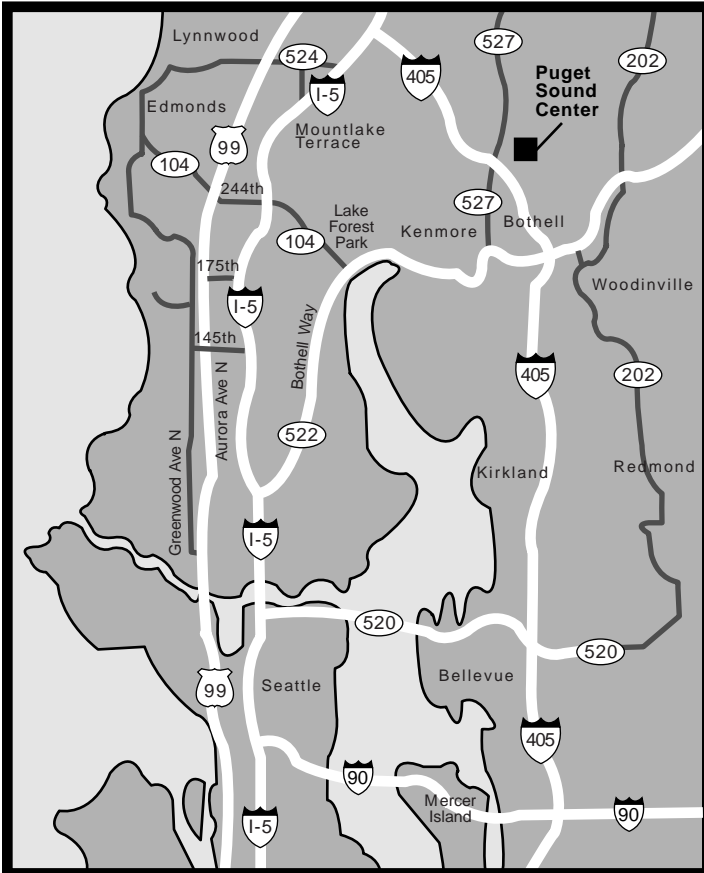

Local Area Map

Puget Sound Area Map

Directions:

- Take 405 to Exit 26 (Bothell-Everett Highway 527).
- Turn north onto Highway 527.
- Continue to the entrance to Canyon Park Business Center.
- Turn right onto Canyon Park Blvd. SE (220th St. SE) and continue to the end of the street.
- Turn Left onto 26th Pl SE.
- Go to the top of the hill.
- Turn right at stop sign, 30th Drive SE.
- Canyon Park Heights is the first building on the right.